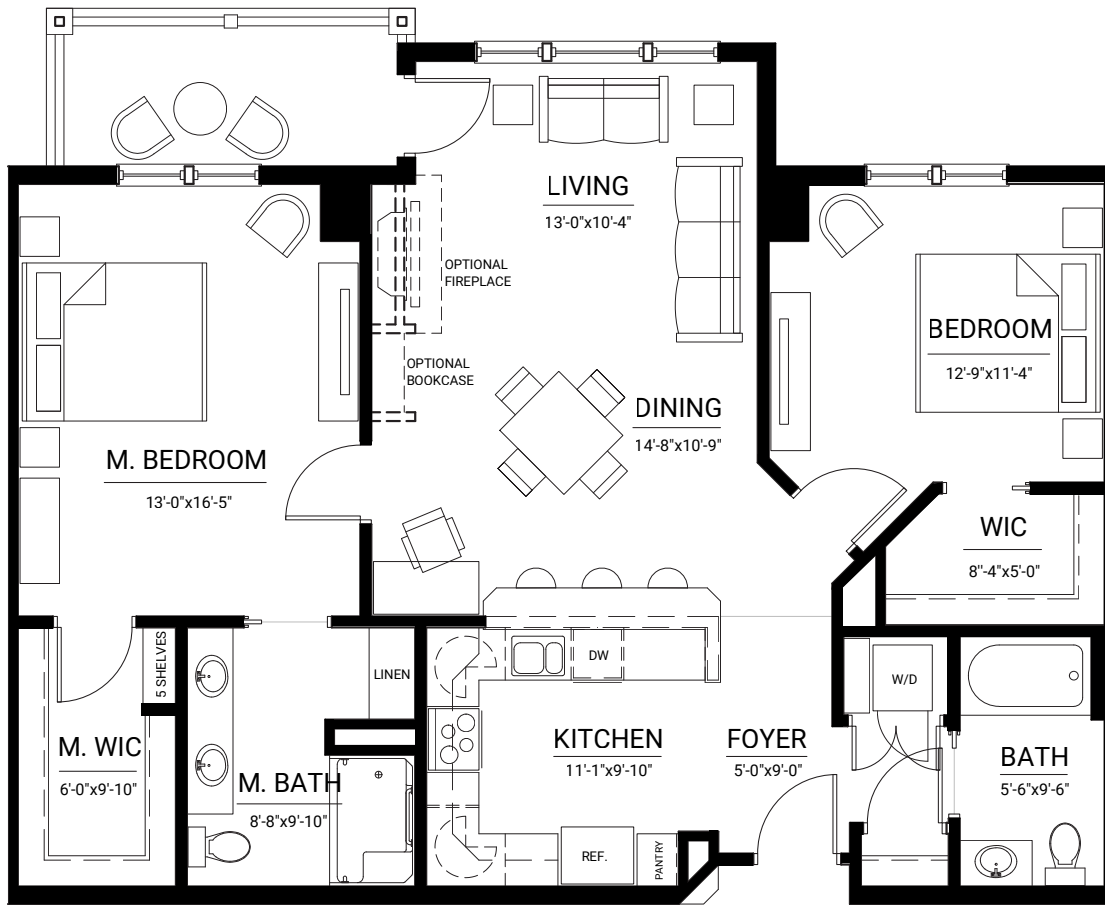

## Jasper

Two Bedroom Traditional • 1,200 Square Feet

\* Room sizes are approximate and subject to change.

Scale: 1/4" = 1'-0"

2700 Burcham Drive • East Lansing, MI 48823 • (517) 827-1062 • Fax: (517) 351-9938